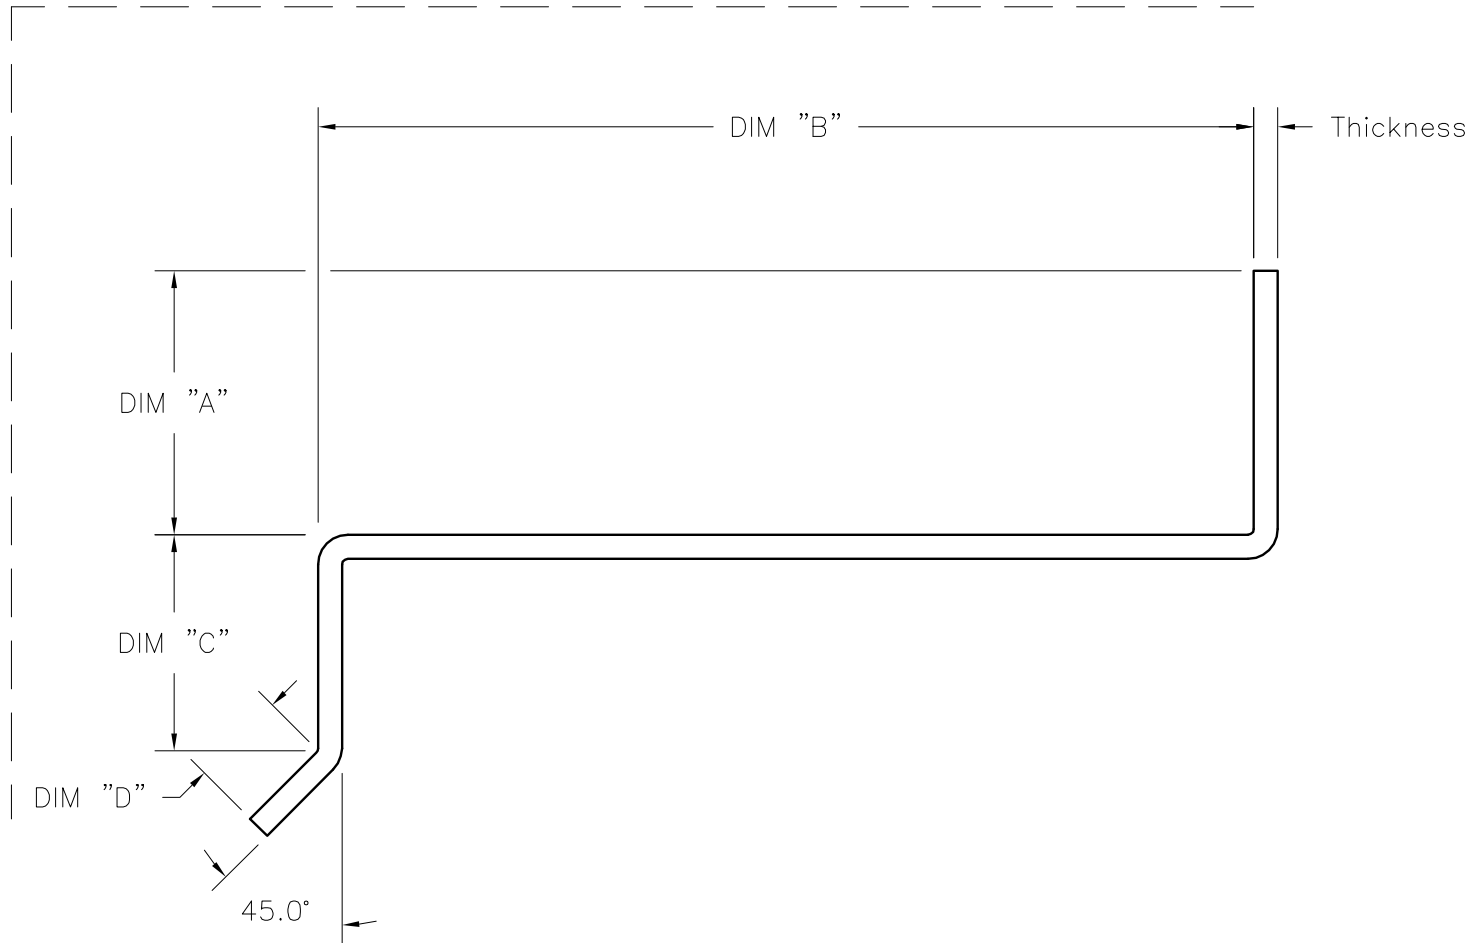

Parts List

LINE	QTY	PART ID	DIM 'A'	DIM 'B'	DIM 'C'	DIM 'D'	CUT SIZE
1	1	A					

EXPOSED

Formed Sill Flashing 02

SAF Metal Fabrication
8370 HIGHWAY 78 PHONE: (770) 942-1207
VILLA RICA, GA 30180 FAX: (877) 949-4759
www.saf.com