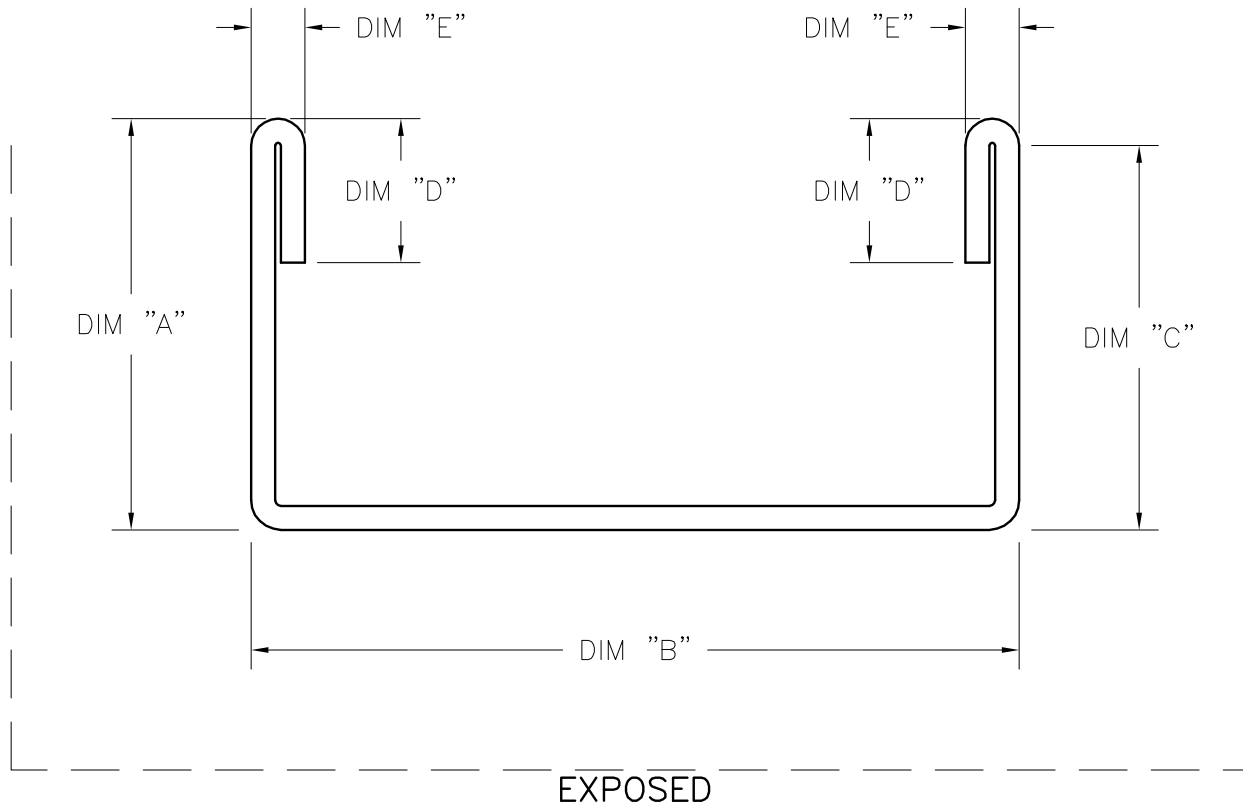

Parts List

LINE	QTY	PART ID	DIM 'A'	DIM 'B'	DIM 'C'	DIM 'D'	DIM 'E'	CUT SIZE
1	1	A						

Formed Channel 03

SAF Metal Fabrication
8370 HIGHWAY 78 PHONE: (770) 942-1207
VILLA RICA, GA 30180 FAX: (877) 949-4759
www.saf.com