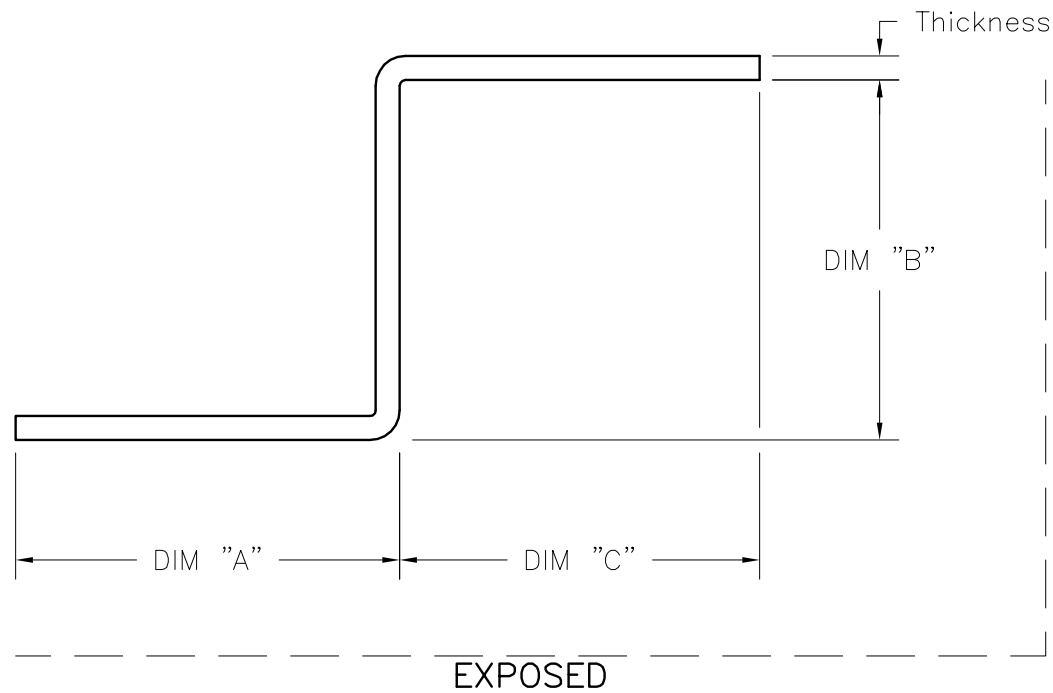

Parts List

LINE	QTY	PART ID	DIM 'A'	DIM 'B'	DIM 'C'	CUT SIZE
1	1	A				

Formed Zee 01

SAF Metal Fabrication
8370 HIGHWAY 78 PHONE: (770) 942-1207
VILLA RICA, GA 30180 FAX: (877) 949-4759
www.saf.com