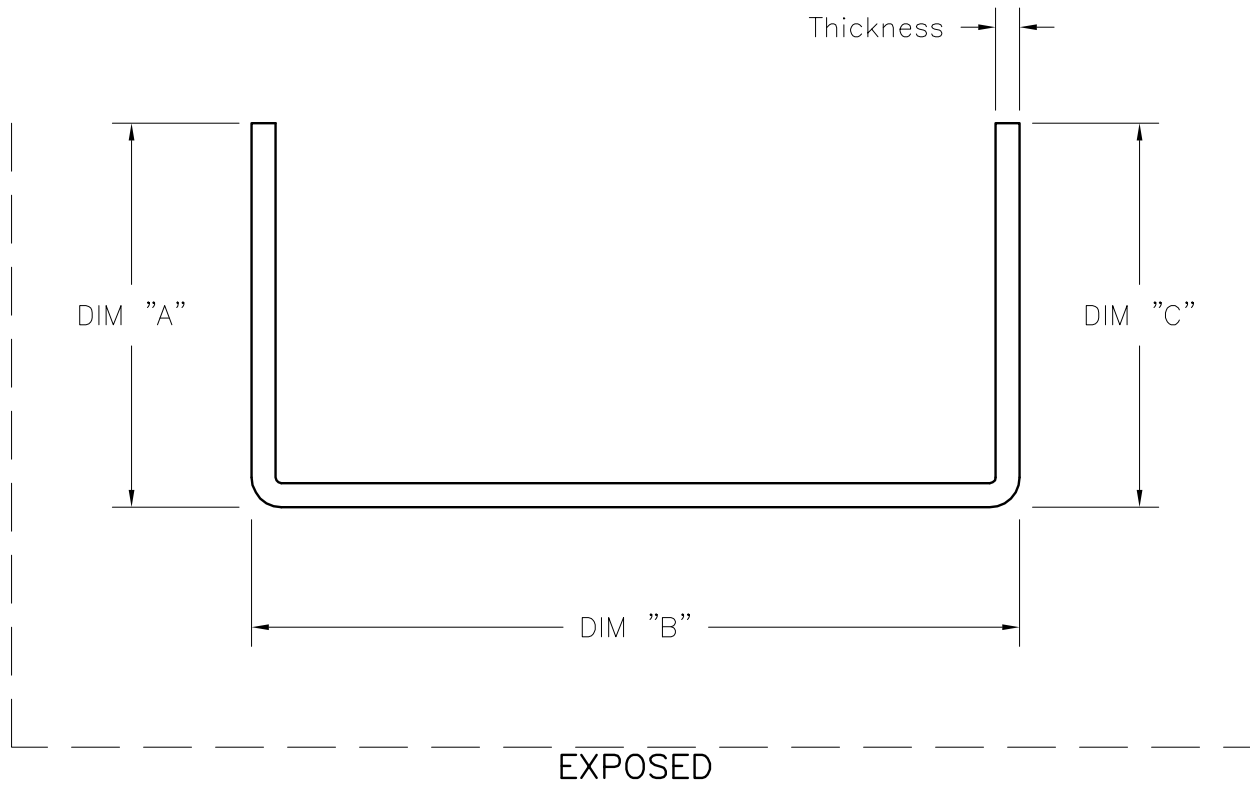

Parts List

LINE	QTY	PART ID	DIM 'A'	DIM 'B'	DIM 'C'	CUT SIZE
1	1	A				

Formed Channel 01

SAF Metal Fabrication
8370 HIGHWAY 78 PHONE: (770) 942-1207
VILLA RICA, GA 30180 FAX: (877) 949-4759
www.saf.com