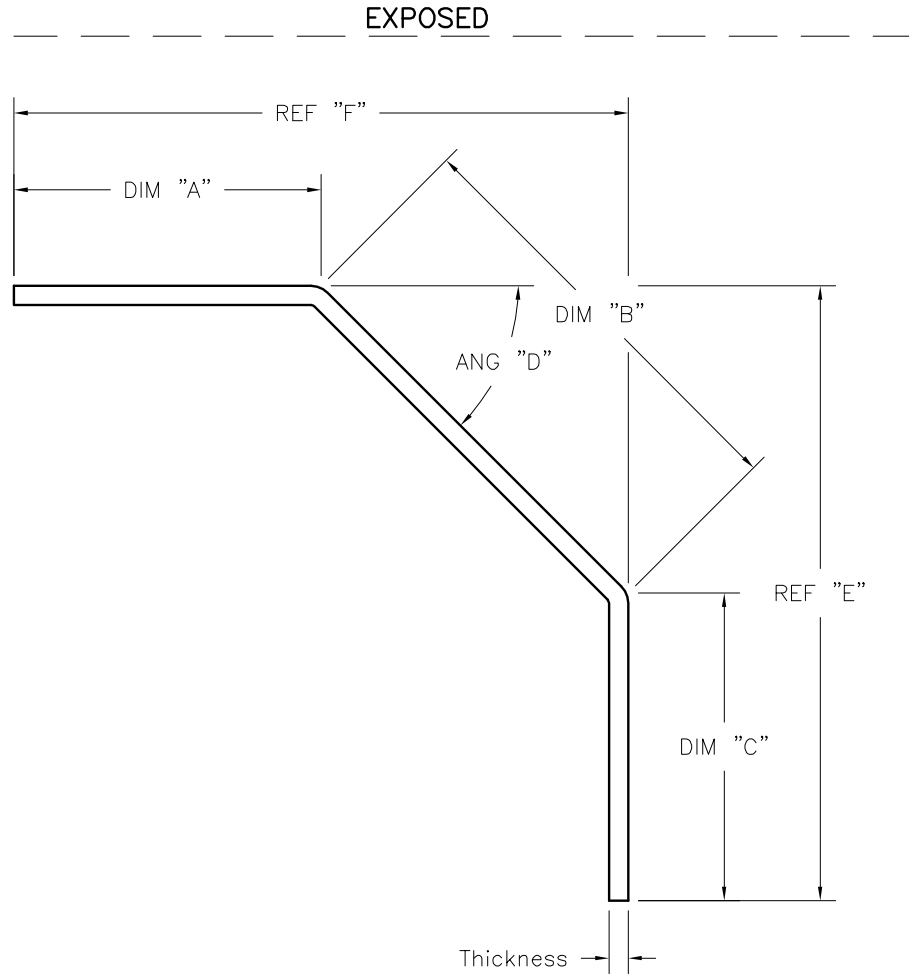

Parts List

LINE	QTY	PART ID	DIM 'A'	DIM 'B'	DIM 'C'	ANG 'D'	REF 'E'	REF 'F'	CUT SIZE
1	1	A				45.0			

Formed Sill Flashing 06

SAF Metal Fabrication
8370 HIGHWAY 78 PHONE: (770) 942-1207
VILLA RICA, GA 30180 FAX: (877) 949-4759
www.saf.com