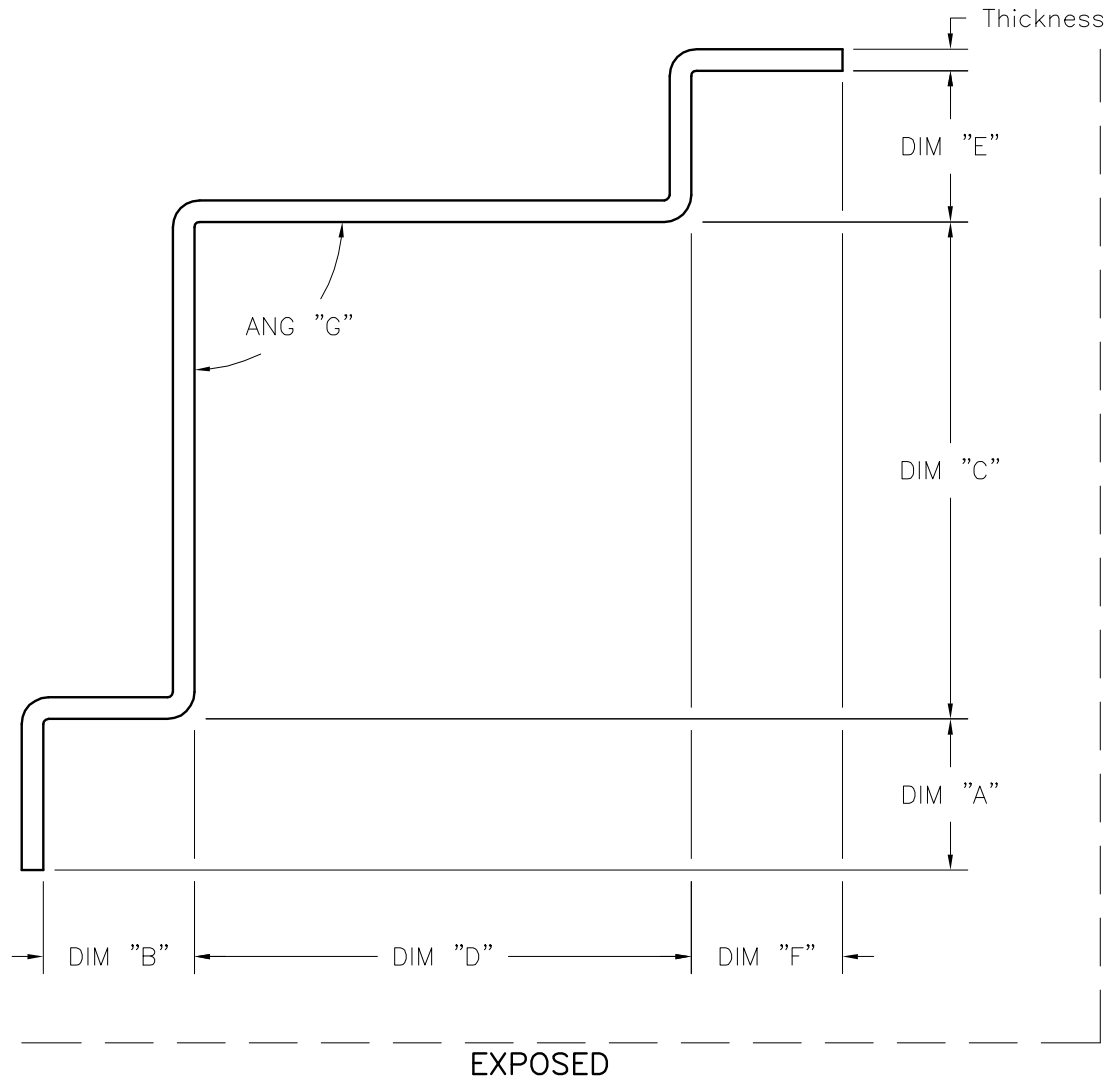

Parts List

LINE	QTY	PART ID	DIM 'A'	DIM 'B'	DIM 'C'	DIM 'D'	DIM 'E'	DIM 'F'	ANG 'G'	CUT SIZE
1	1	A							90.0	

Formed Corner 04

SAF Metal Fabrication
8370 HIGHWAY 78 PHONE: (770) 942-1207
VILLA RICA, GA 30180 FAX: (877) 949-4759
www.saf.com