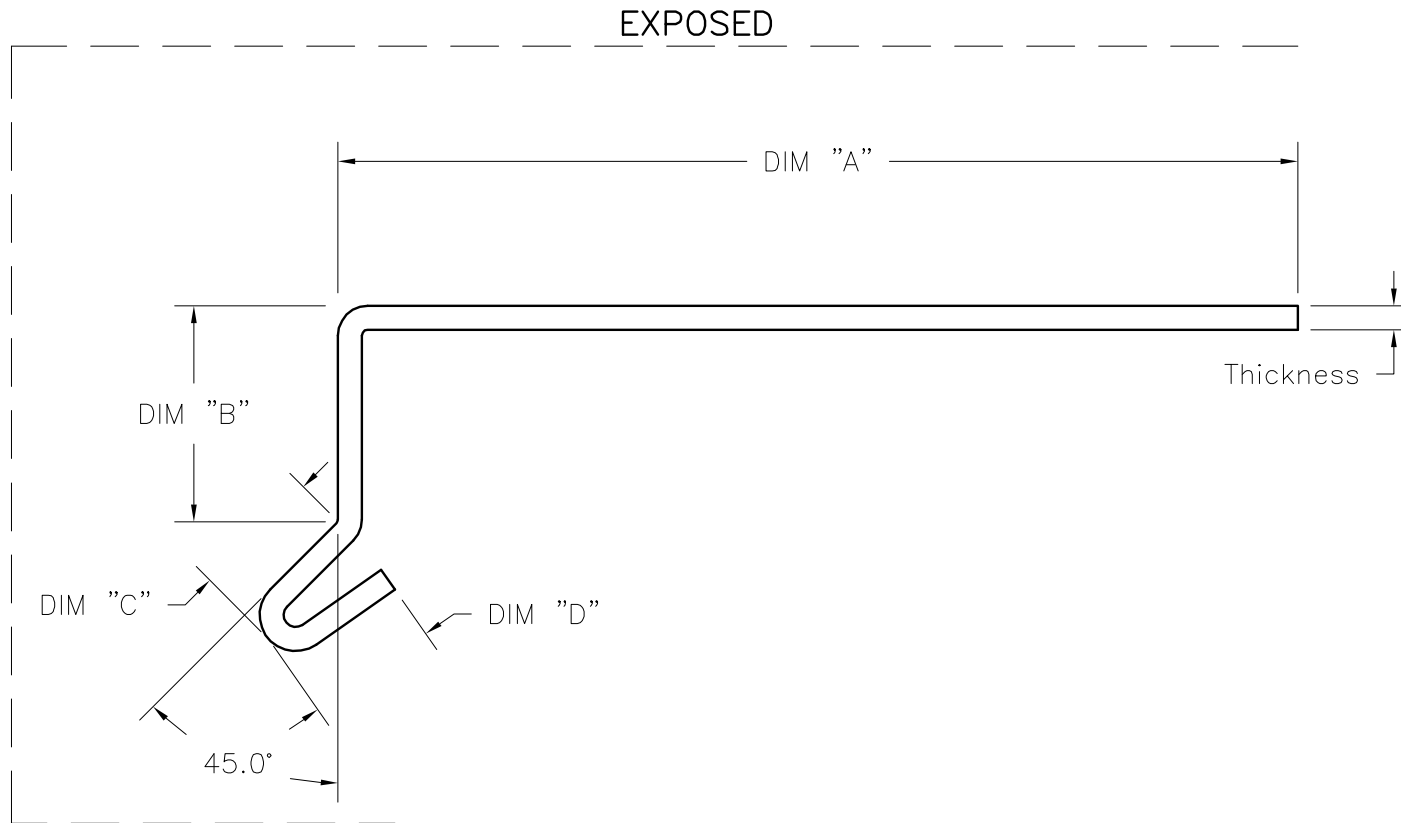

Parts List

LINE	QTY	PART ID	DIM 'A'	DIM 'B'	DIM 'C'	DIM 'D'	CUT SIZE
1	1	A					

Formed Sill Flashing 05

SAF Metal Fabrication
8370 HIGHWAY 78 PHONE: (770) 942-1207
VILLA RICA, GA 30180 FAX: (877) 949-4759
www.saf.com