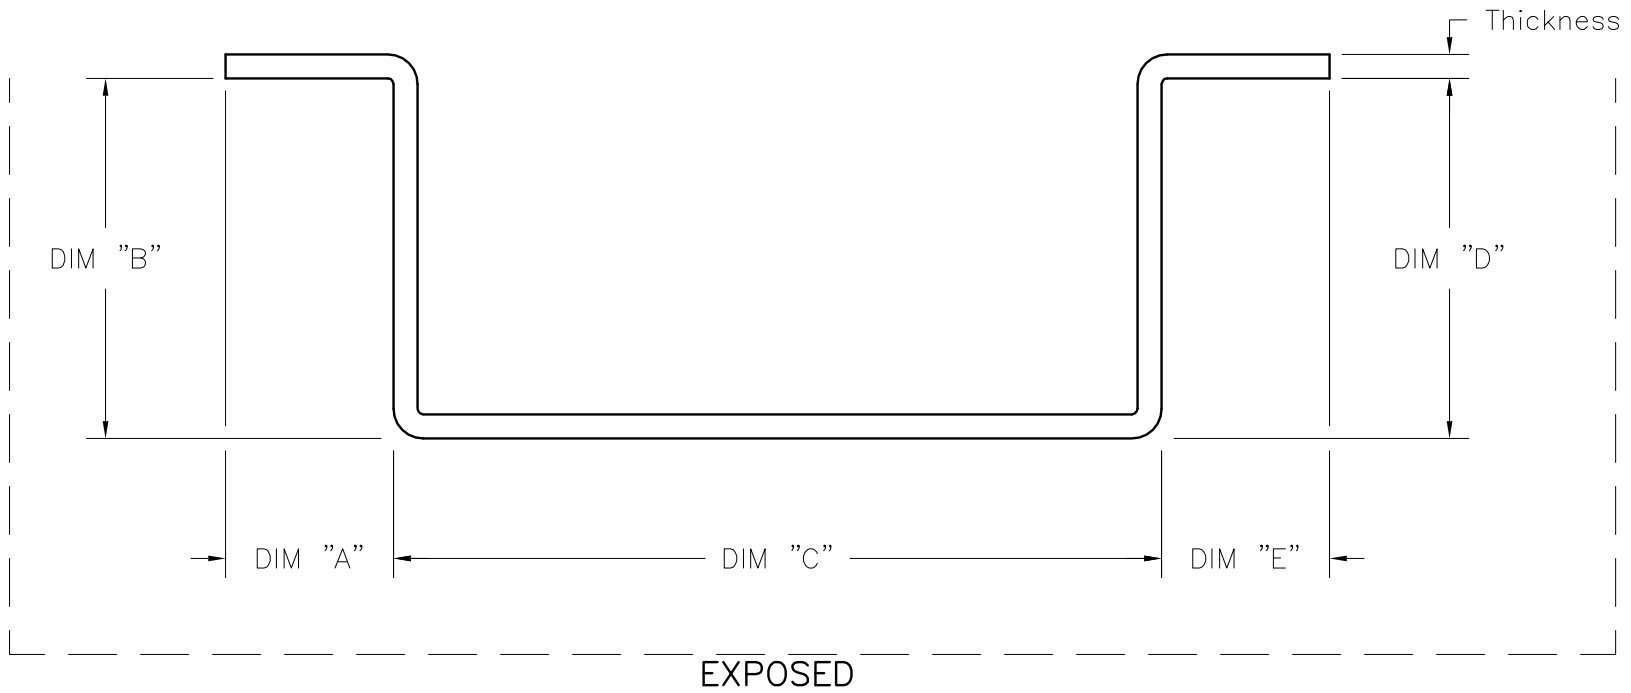

Parts List

LINE	QTY	PART ID	DIM 'A'	DIM 'B'	DIM 'C'	DIM 'D'	DIM 'E'	CUT SIZE
1	1	A						

Formed Hat 01