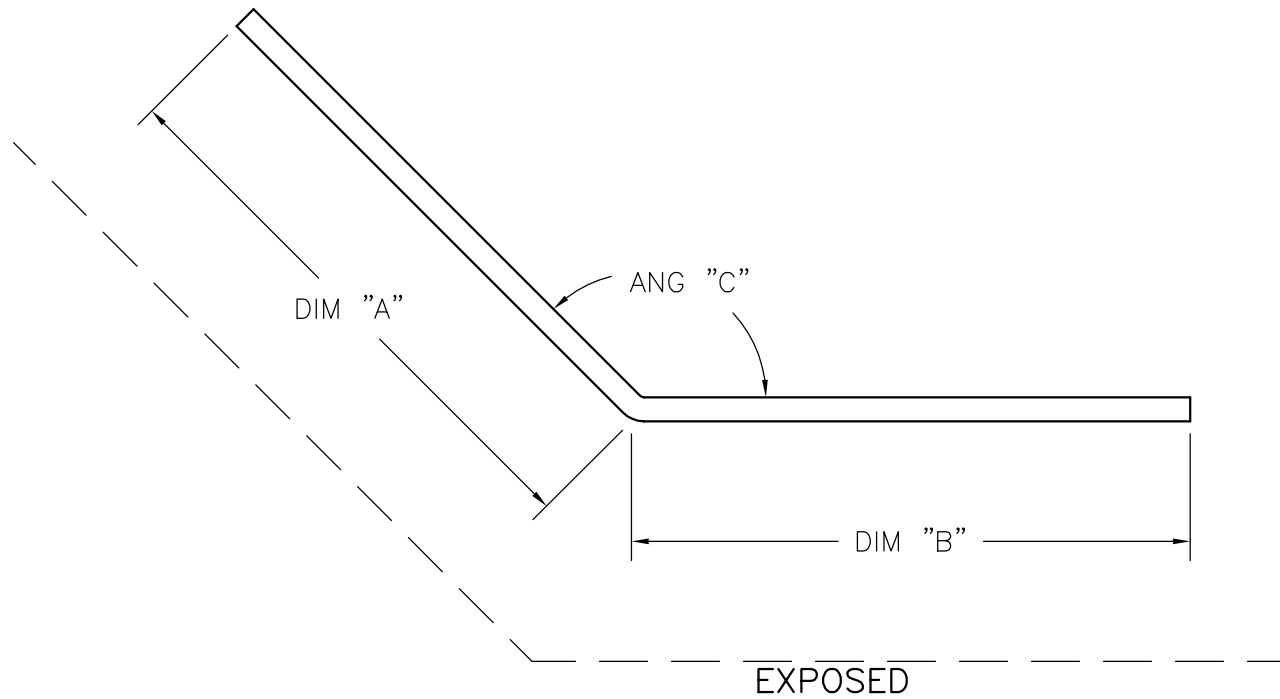

Parts List						
LINE	QTY	PART ID	DIM 'A'	DIM 'B'	ANG 'C'	CUT SIZE
1	1	A			135.0	

Formed Angle 05

SAF Metal Fabrication
8370 HIGHWAY 78 PHONE: (770) 942-1207
VILLA RICA, GA 30180 FAX: (877) 949-4759
www.saf.com