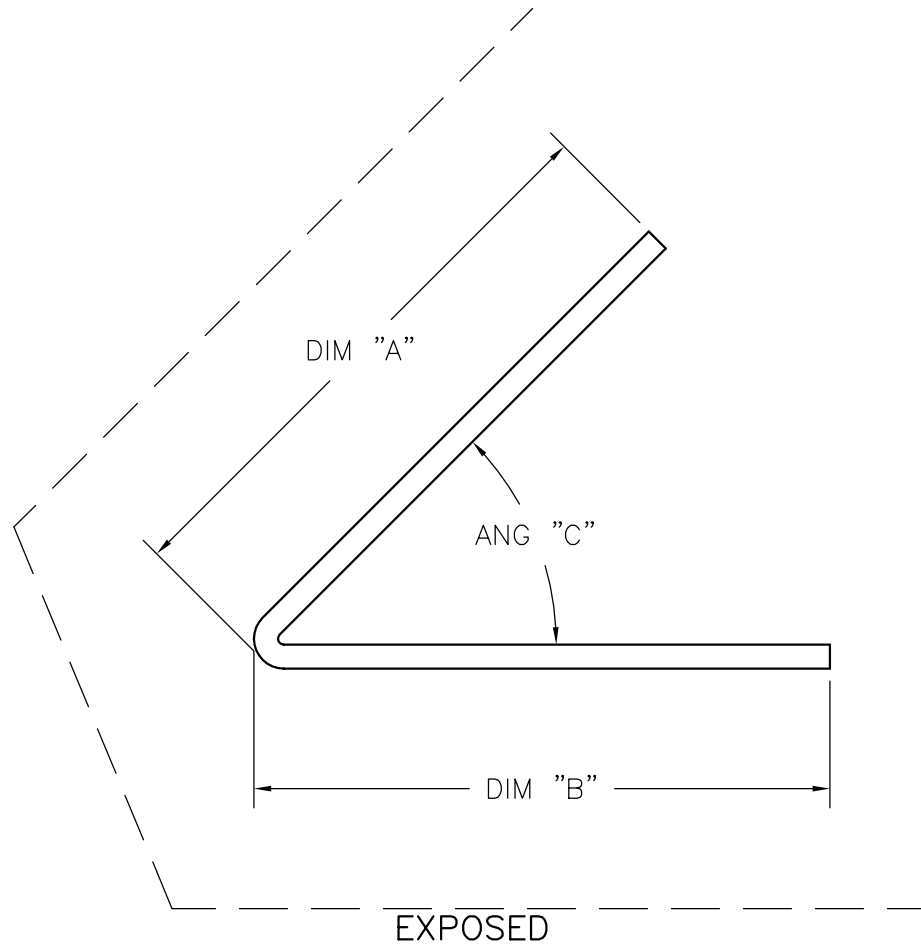

Parts List

LINE	QTY	PART ID	DIM 'A'	DIM 'B'	ANG 'C'	CUT SIZE
1	1	A			135.0	

Formed Angle 06

SAF Metal Fabrication
8370 HIGHWAY 78 PHONE: (770) 942-1207
VILLA RICA, GA 30180 FAX: (877) 949-4759
www.saf.com