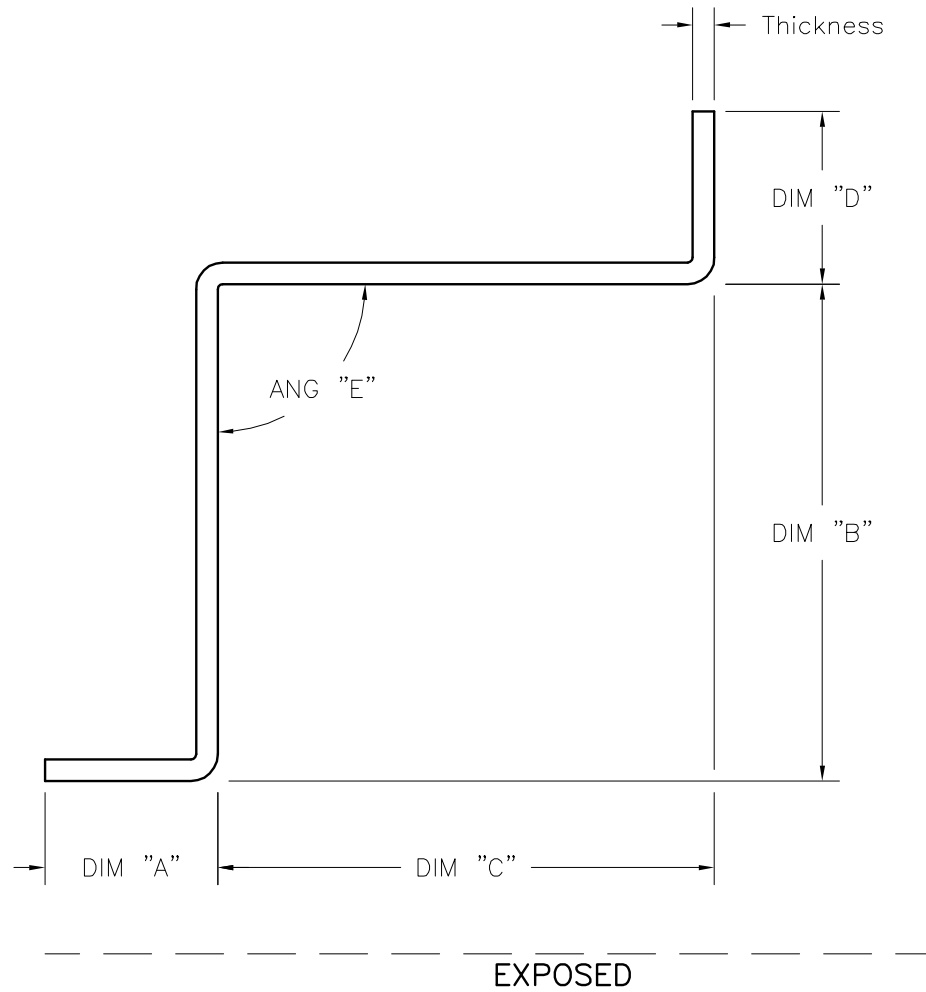

Parts List

LINE	QTY	PART ID	DIM 'A'	DIM 'B'	DIM 'C'	DIM 'D'	ANG 'E'	CUT SIZE
1	1	A					90.0	

Formed Corner 03