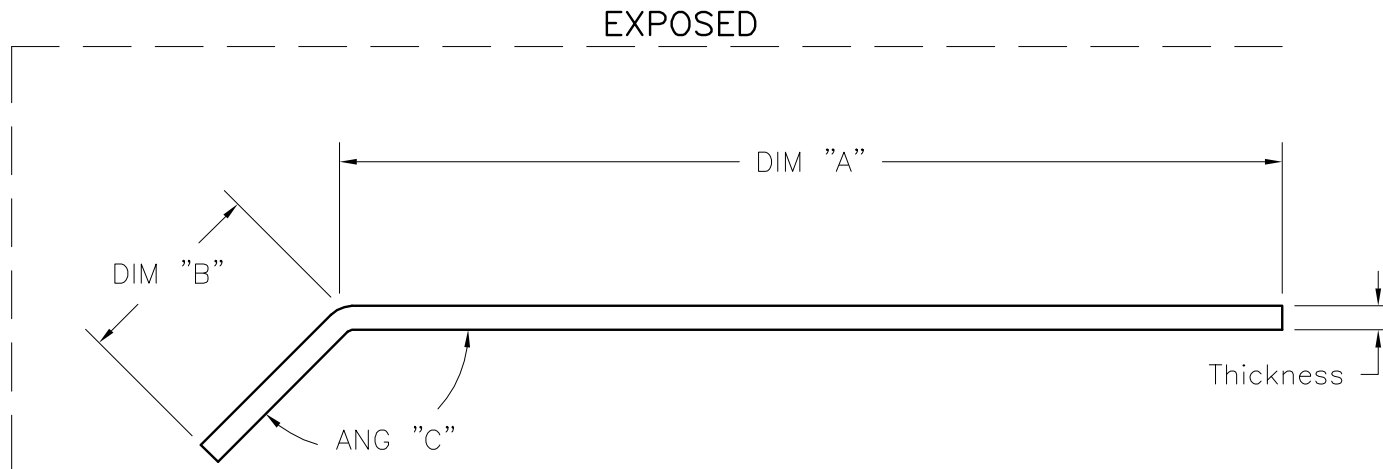

Parts List

LINE	QTY	PART ID	DIM 'A'	DIM 'B'	ANG 'C'	CUT SIZE
1	1	A			135.0	

Formed Drip Edge 01

SAF Metal Fabrication
8370 HIGHWAY 78 PHONE: (770) 942-1207
VILLA RICA, GA 30180 FAX: (877) 949-4759
www.saf.com