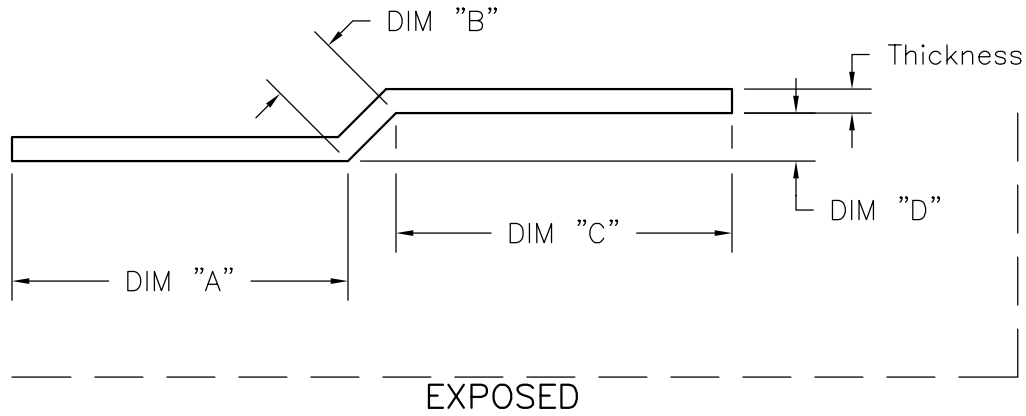

Parts List

LINE	QTY	PART ID	DIM 'A'	DIM 'B'	DIM 'C'	DIM 'D'	CUT SIZE
1	1	A					

Formed Zee 02

SAF Metal Fabrication
8370 HIGHWAY 78 PHONE: (770) 942-1207
VILLA RICA, GA 30180 FAX: (877) 949-4759
www.saf.com