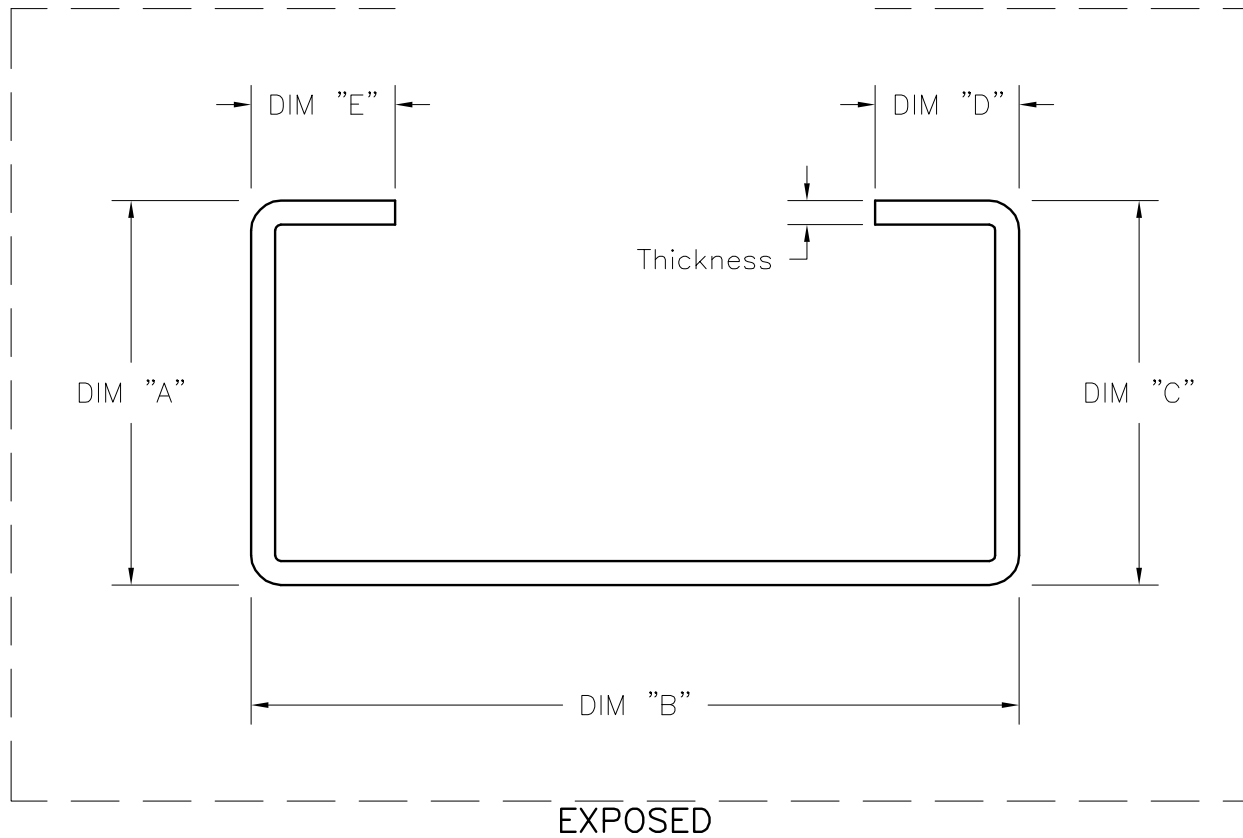

Parts List

LINE	QTY	PART ID	DIM 'A'	DIM 'B'	DIM 'C'	DIM 'D'	DIM 'E'	CUT SIZE
1	1	A						

Formed Stud 01

SAF Metal Fabrication
8370 HIGHWAY 78 PHONE: (770) 942-1207
VILLA RICA, GA 30180 FAX: (877) 949-4759
www.saf.com