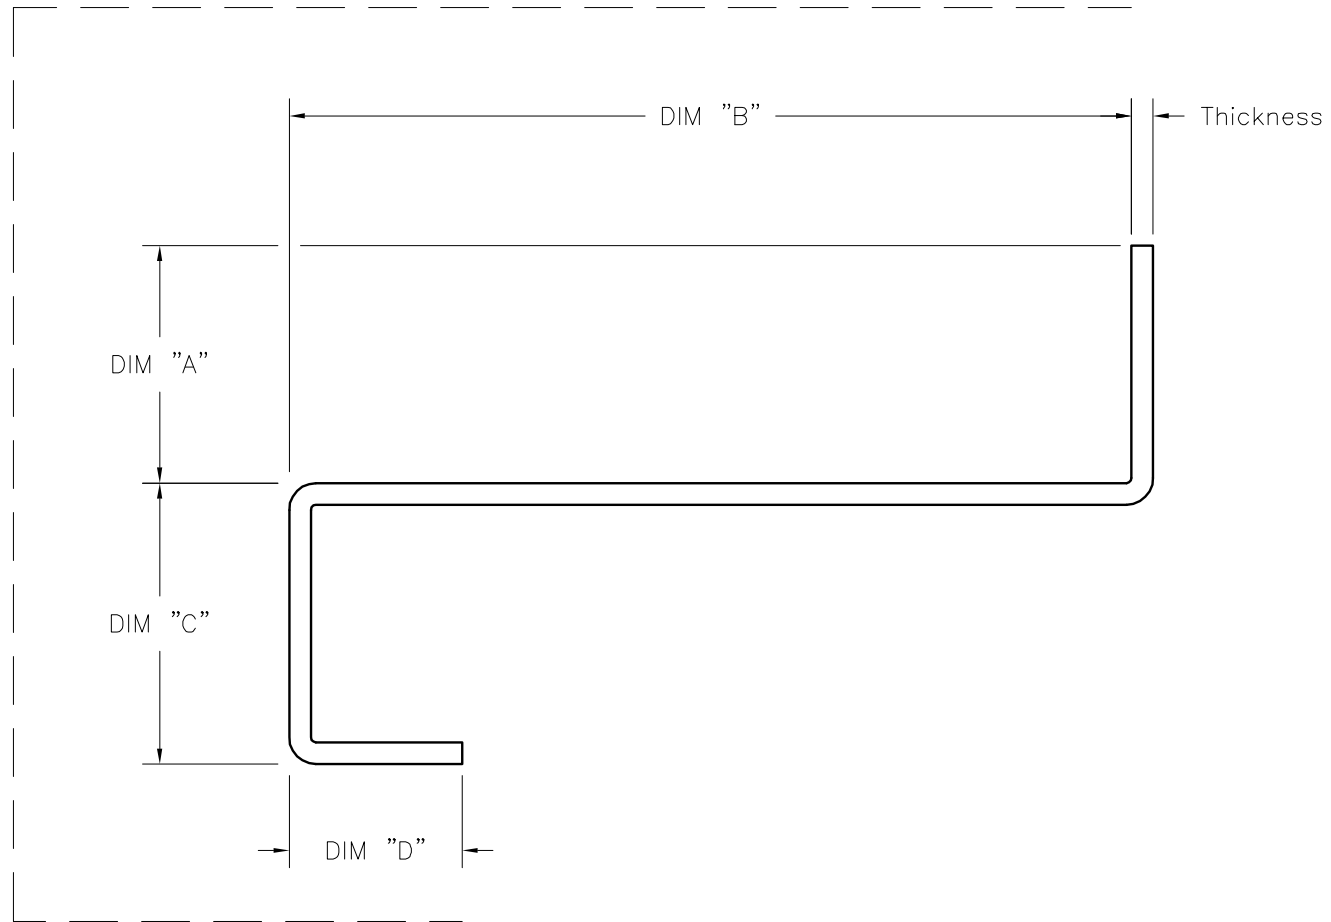

Parts List

LINE	QTY	PART ID	DIM 'A'	DIM 'B'	DIM 'C'	DIM 'D'	CUT SIZE
1	1	A					

EXPOSED

Formed Trim 01