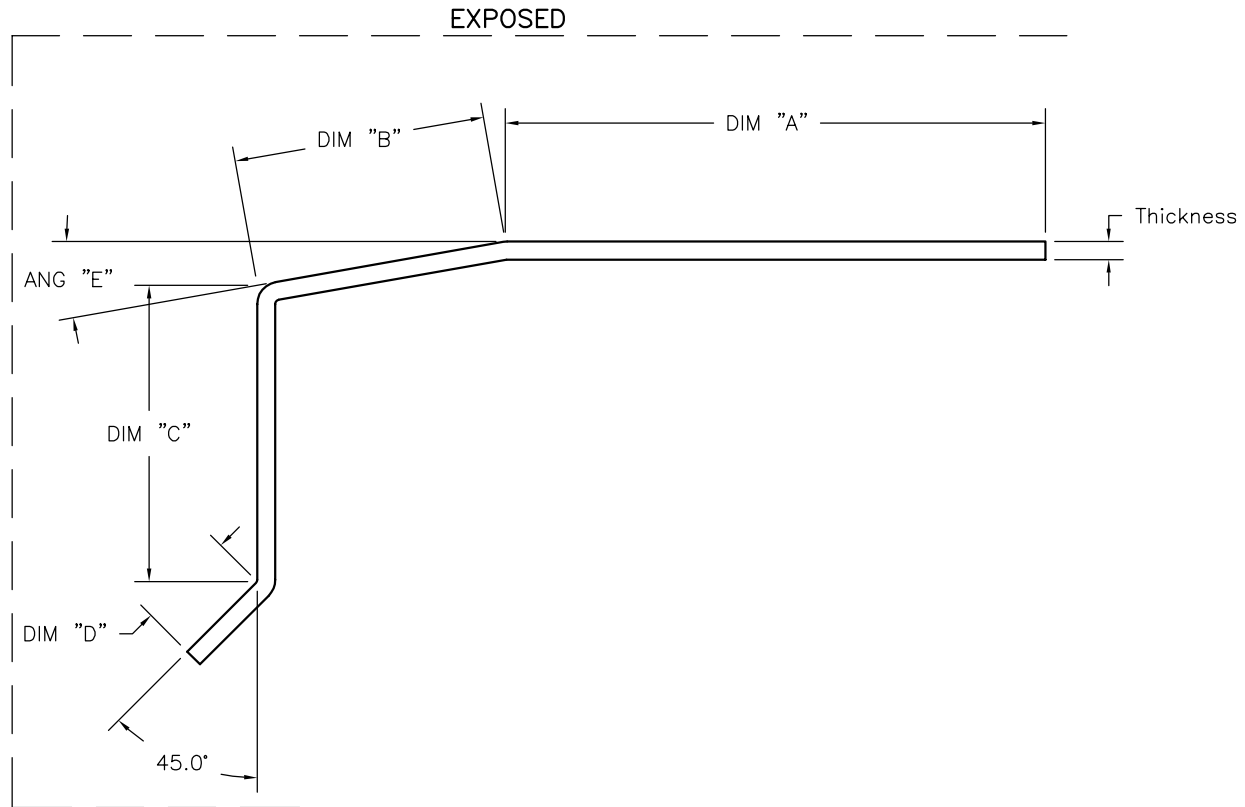

Parts List

LINE	QTY	PART ID	DIM 'A'	DIM 'B'	DIM 'C'	DIM 'D'	ANG 'E'	CUT SIZE
1	1	A						

Formed Sill Flashing 10

SAF Metal Fabrication
8370 HIGHWAY 78 PHONE: (770) 942-1207
VILLA RICA, GA 30180 FAX: (877) 949-4759
www.saf.com