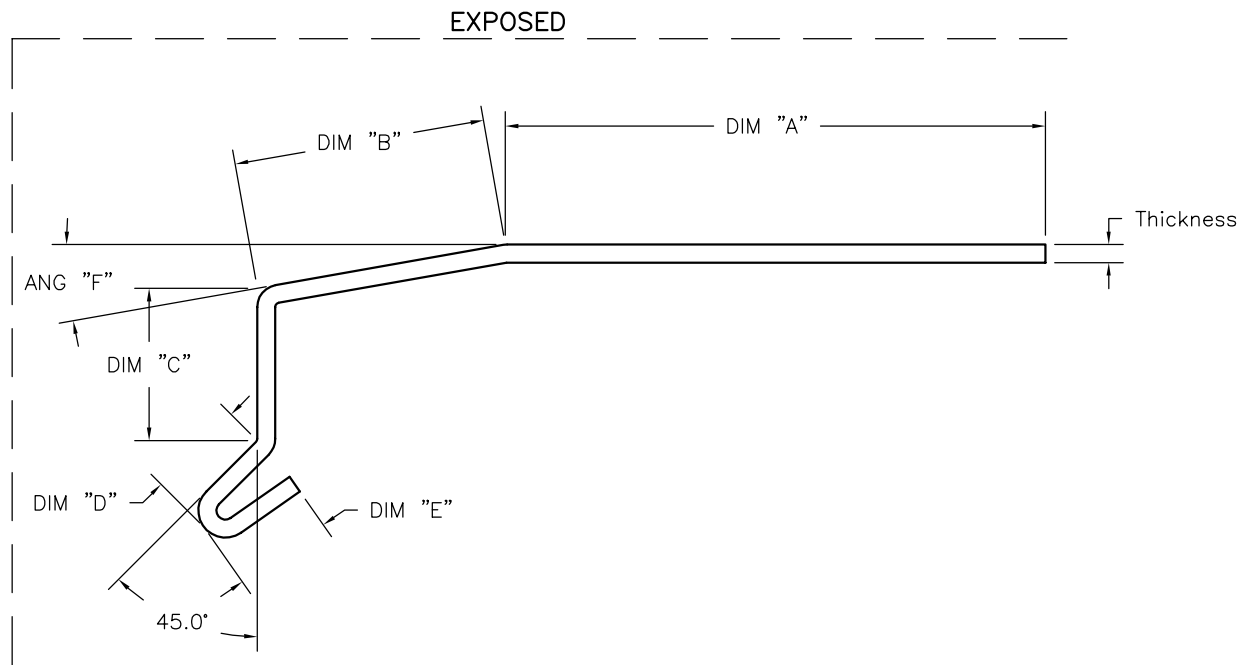

Parts List

LINE	QTY	PART ID	DIM 'A'	DIM 'B'	DIM 'C'	DIM 'D'	DIM 'E'	ANG 'F'	CUT SIZE
1	1	A							

Formed Sill Flashing 09

SAF Metal Fabrication
8370 HIGHWAY 78 PHONE: (770) 942-1207
VILLA RICA, GA 30180 FAX: (877) 949-4759
www.saf.com