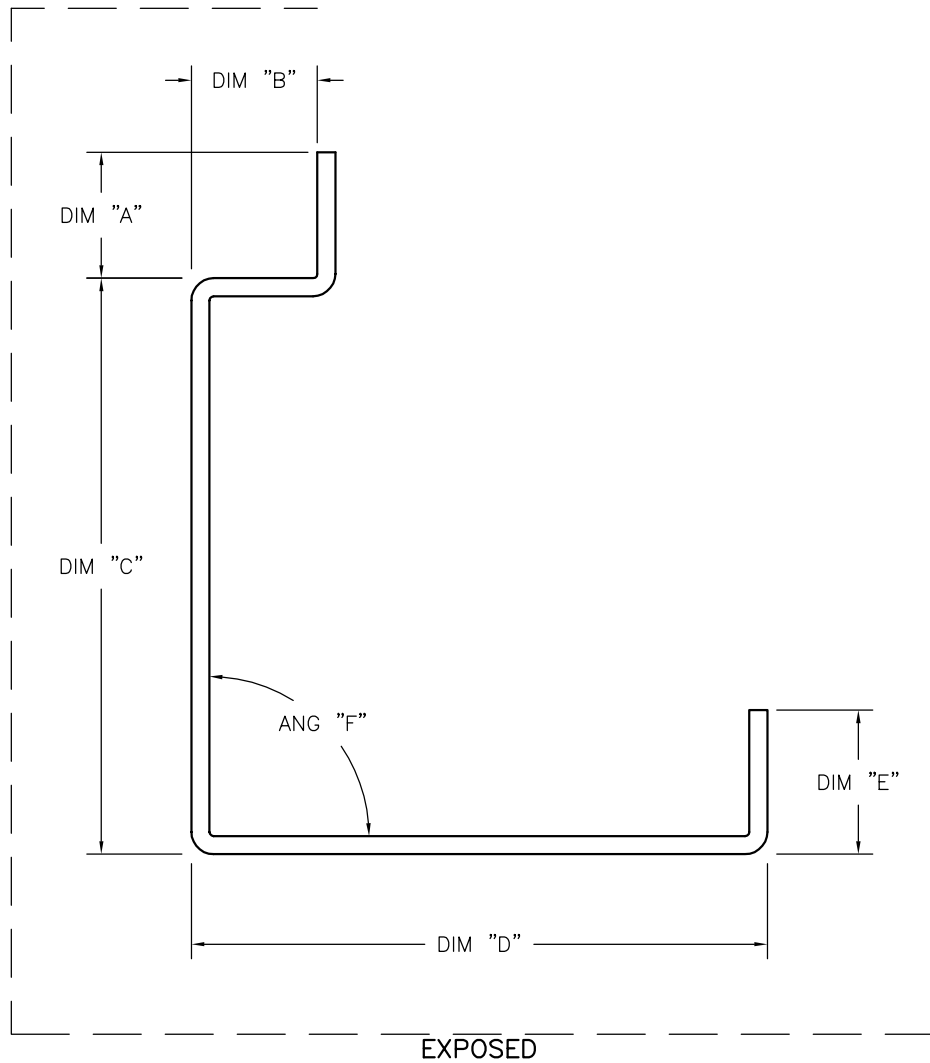

Parts List

LINE	QTY	PART ID	DIM 'A'	DIM 'B'	DIM 'C'	DIM 'D'	DIM 'E'	ANG 'F'	CUT SIZE
1	1	A						90.0	

Formed Corner 07

SAF Metal Fabrication
8370 HIGHWAY 78 PHONE: (770) 942-1207
VILLA RICA, GA 30180 FAX: (877) 949-4759
www.saf.com