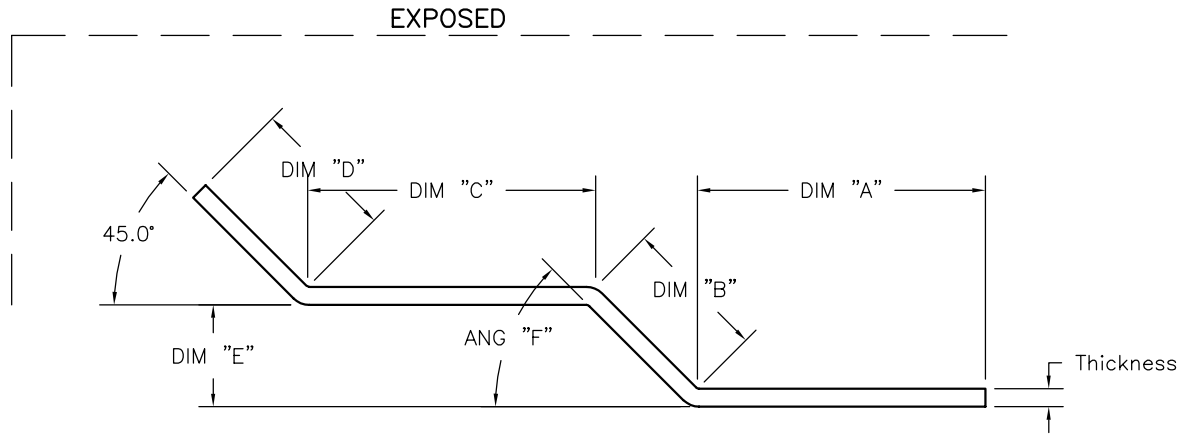

Parts List

LINE	QTY	PART ID	DIM 'A'	DIM 'B'	DIM 'C'	DIM 'D'	DIM 'E'	ANG 'F'	CUT SIZE
1	1	A							

Formed Trim 04

SAF Metal Fabrication
8370 HIGHWAY 78 PHONE: (770) 942-1207
VILLA RICA, GA 30180 FAX: (877) 949-4759
www.saf.com