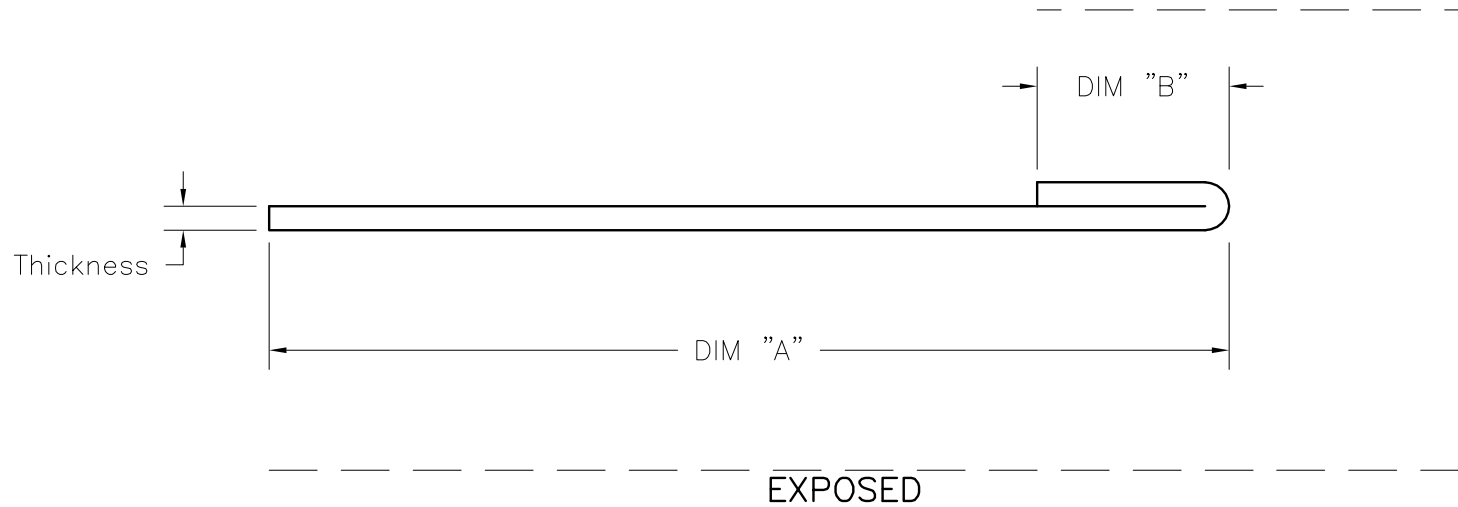

Parts List

LINE	QTY	PART ID	DIM 'A'	DIM 'B'	CUT SIZE
1	1	A			

Formed Hem 01