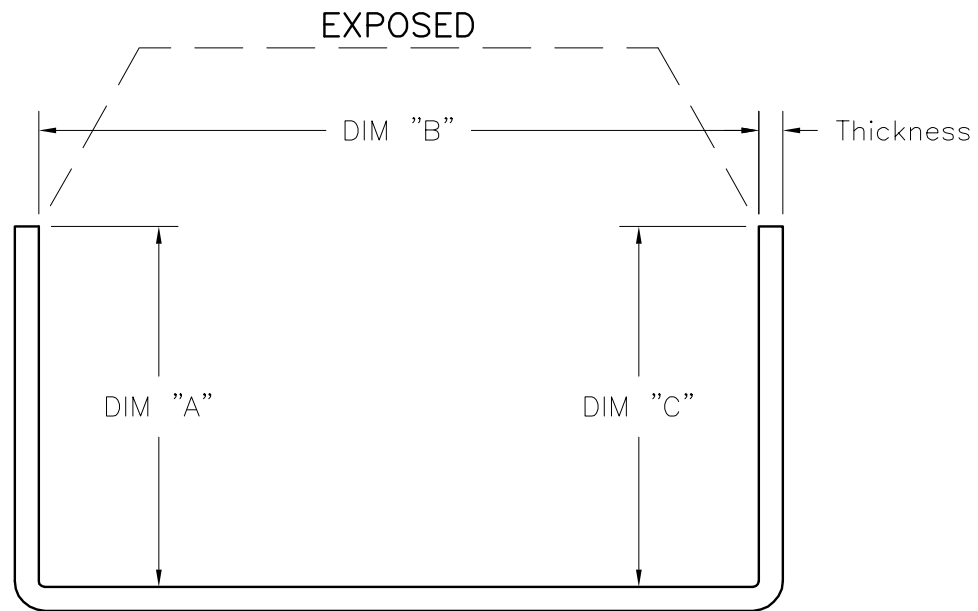

Parts List

LINE	QTY	PART ID	DIM 'A'	DIM 'B'	DIM 'C'	CUT SIZE
1	1	A				

Formed Channel 02

SAF Metal Fabrication
8370 HIGHWAY 78 PHONE: (770) 942-1207
VILLA RICA, GA 30180 FAX: (877) 949-4759
www.saf.com