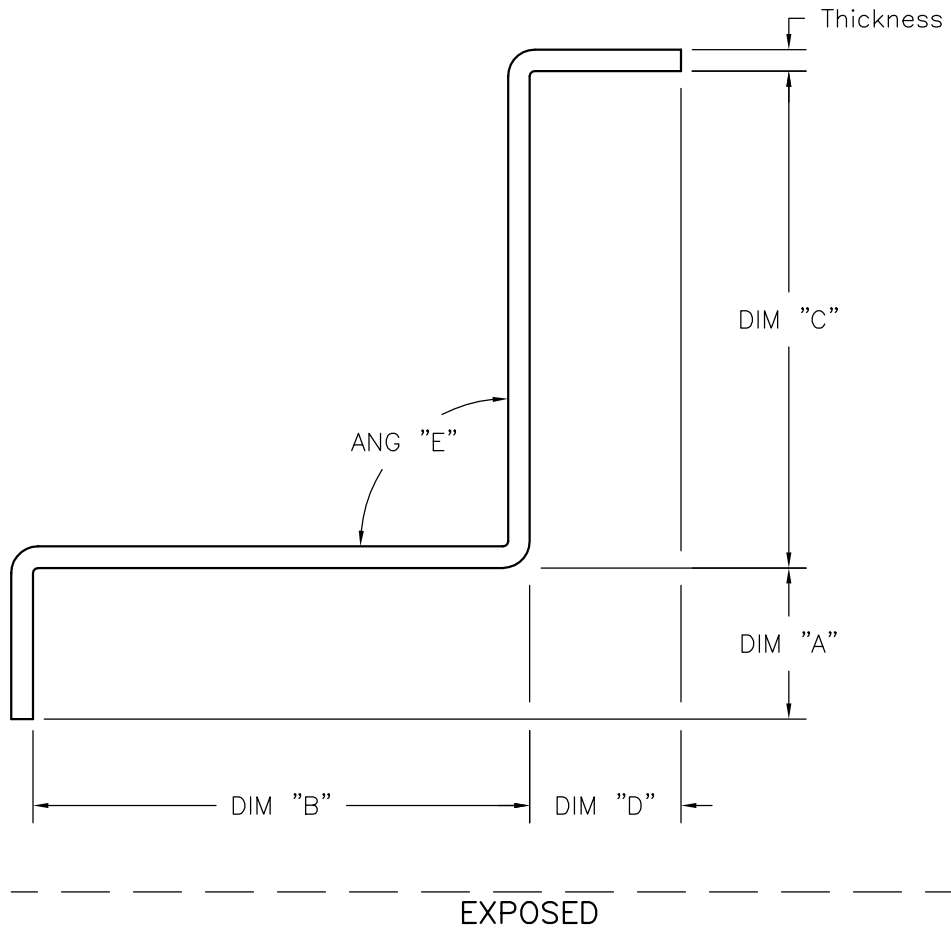

Parts List

LINE	QTY	PART ID	DIM 'A'	DIM 'B'	DIM 'C'	DIM 'D'	ANG 'E'	CUT SIZE
1	1	A					90.0	

Formed Corner 05