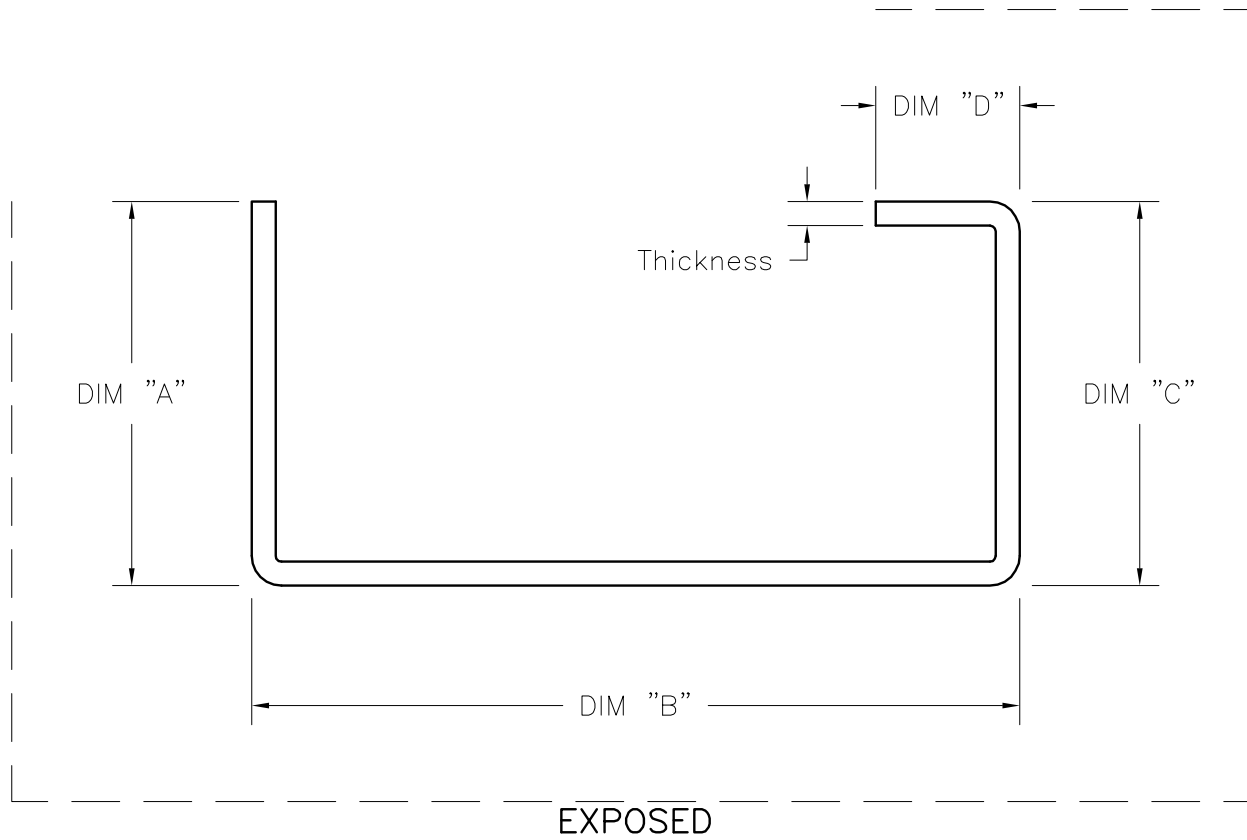

Parts List

LINE	QTY	PART ID	DIM 'A'	DIM 'B'	DIM 'C'	DIM 'D'	CUT SIZE
1	1	A					

Formed Stud 02