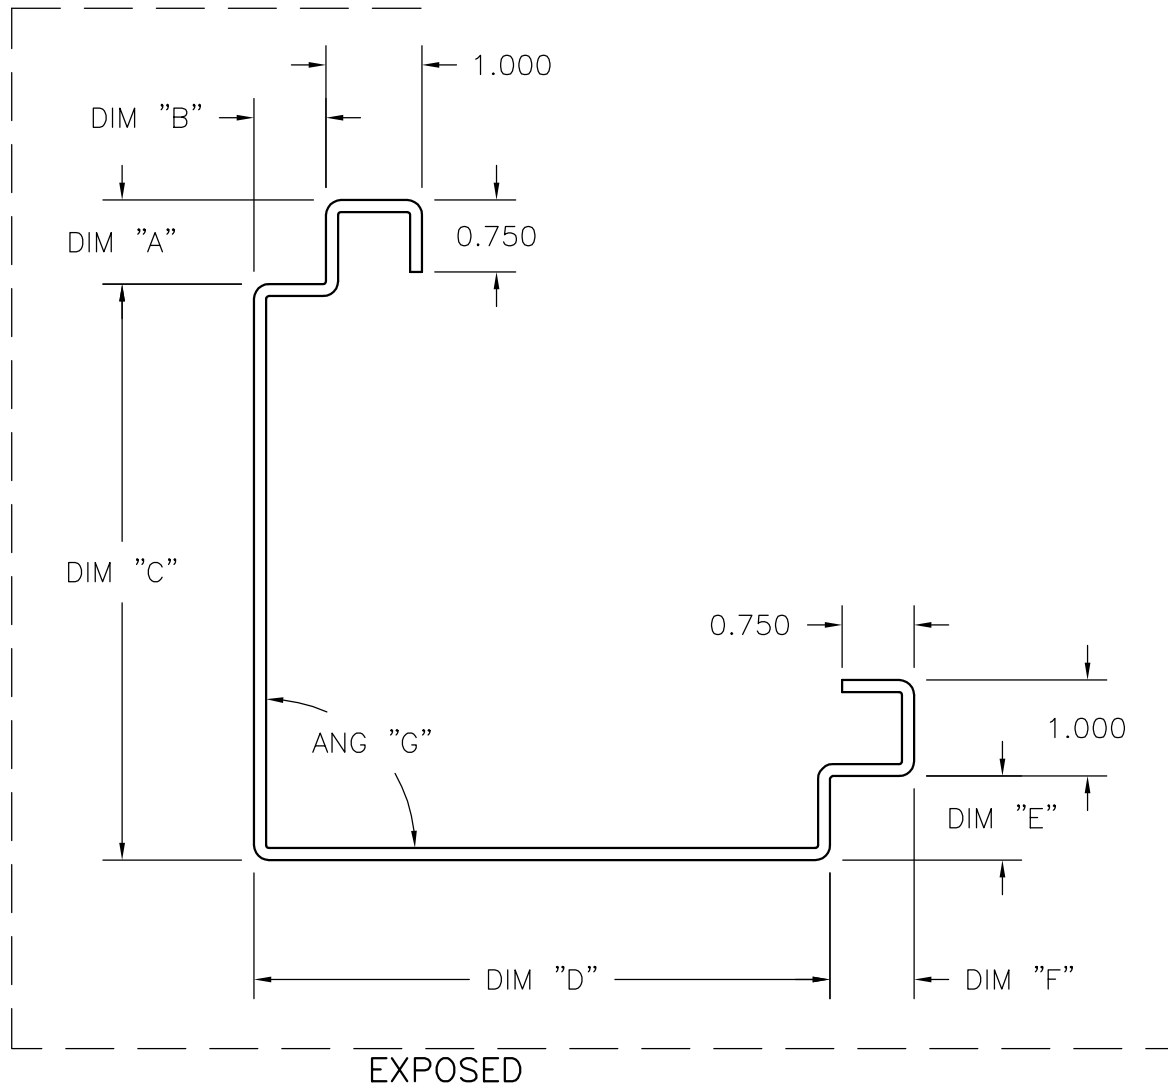

Parts List

LINE	QTY	PART ID	DIM 'A'	DIM 'B'	DIM 'C'	DIM 'D'	DIM 'E'	DIM 'F'	ANG 'G'	CUT SIZE
1	1	A							90.0	

Formed Corner 06

SAF Metal Fabrication
8370 HIGHWAY 78 PHONE: (770) 942-1207
VILLA RICA, GA 30180 FAX: (877) 949-4759
www.saf.com