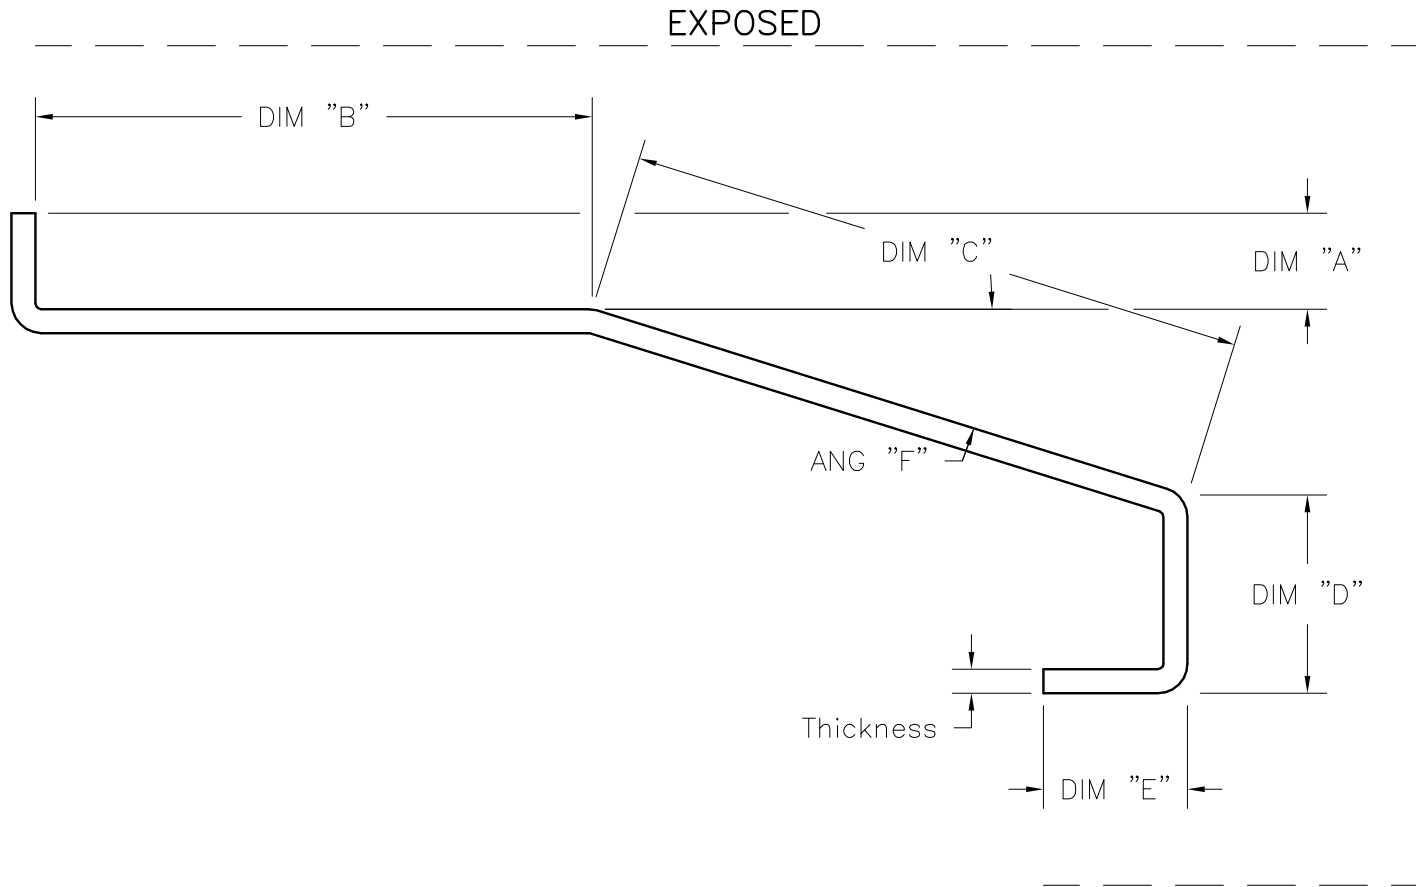

Parts List

LINE	QTY	PART ID	DIM 'A'	DIM 'B'	DIM 'C'	DIM 'D'	DIM 'E'	ANG 'F'	CUT SIZE
1	1	A							

Formed Sill Flashing 07