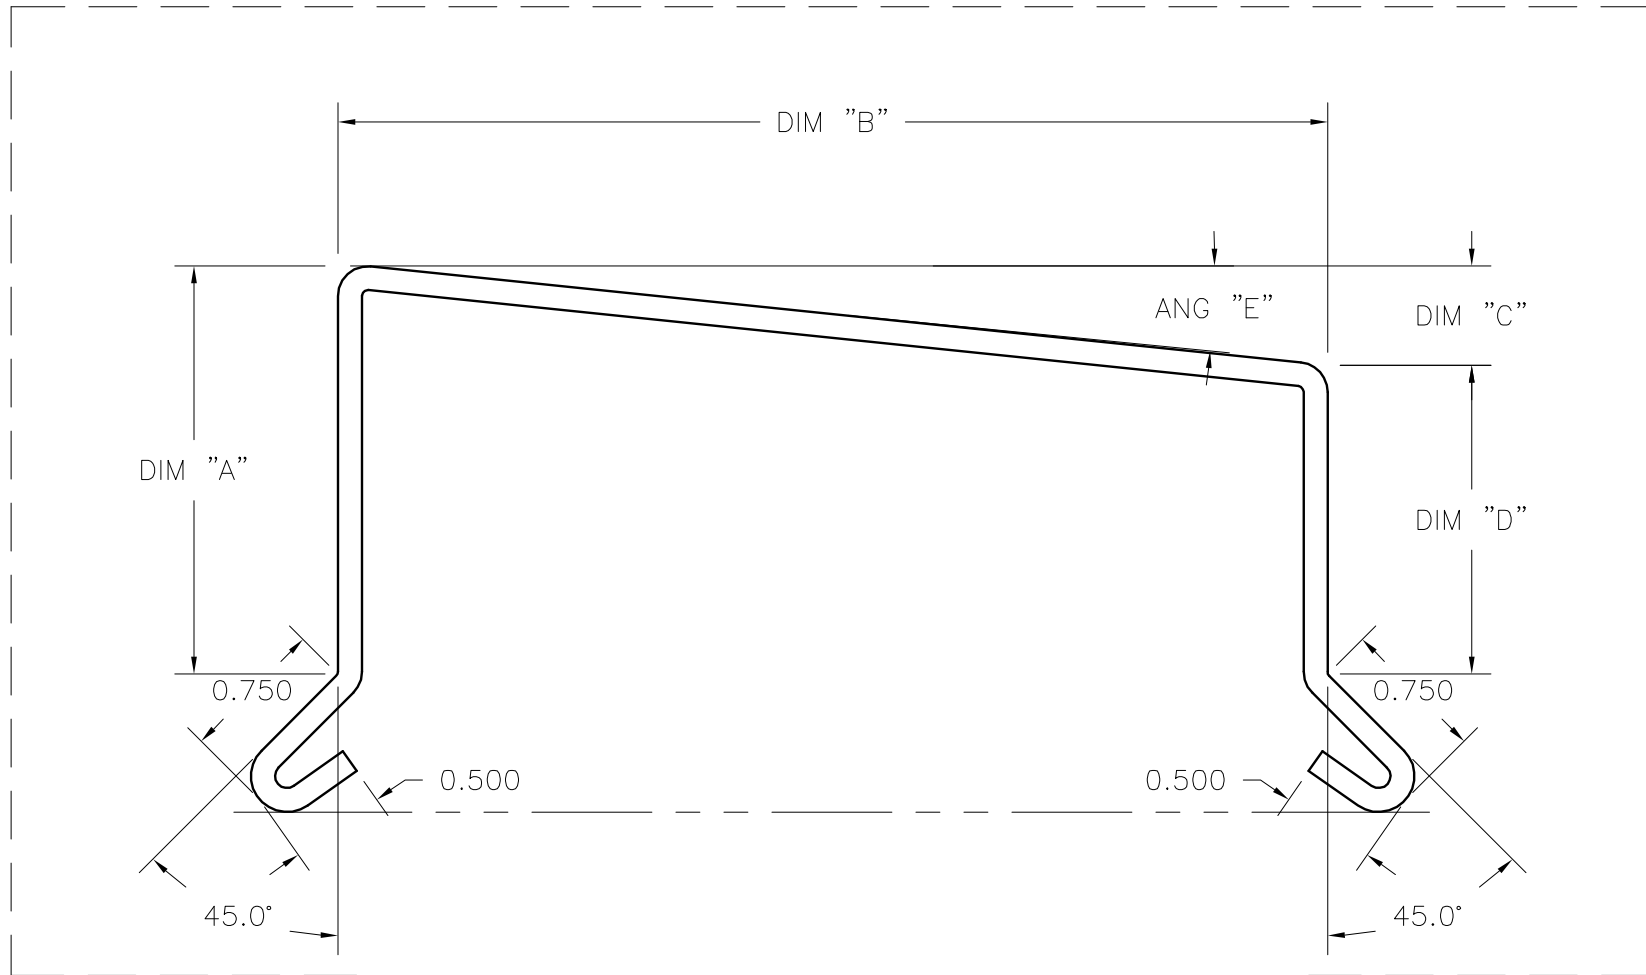

Parts List

LINE	QTY	PART ID	DIM 'A'	DIM 'B'	DIM 'C'	DIM 'D'	ANG 'E'	CUT SIZE
1	1	A						

EXPOSED

Formed Coping 01

SAF Metal Fabrication
8370 HIGHWAY 78 PHONE: (770) 942-1207
VILLA RICA, GA 30180 FAX: (877) 949-4759
www.saf.com