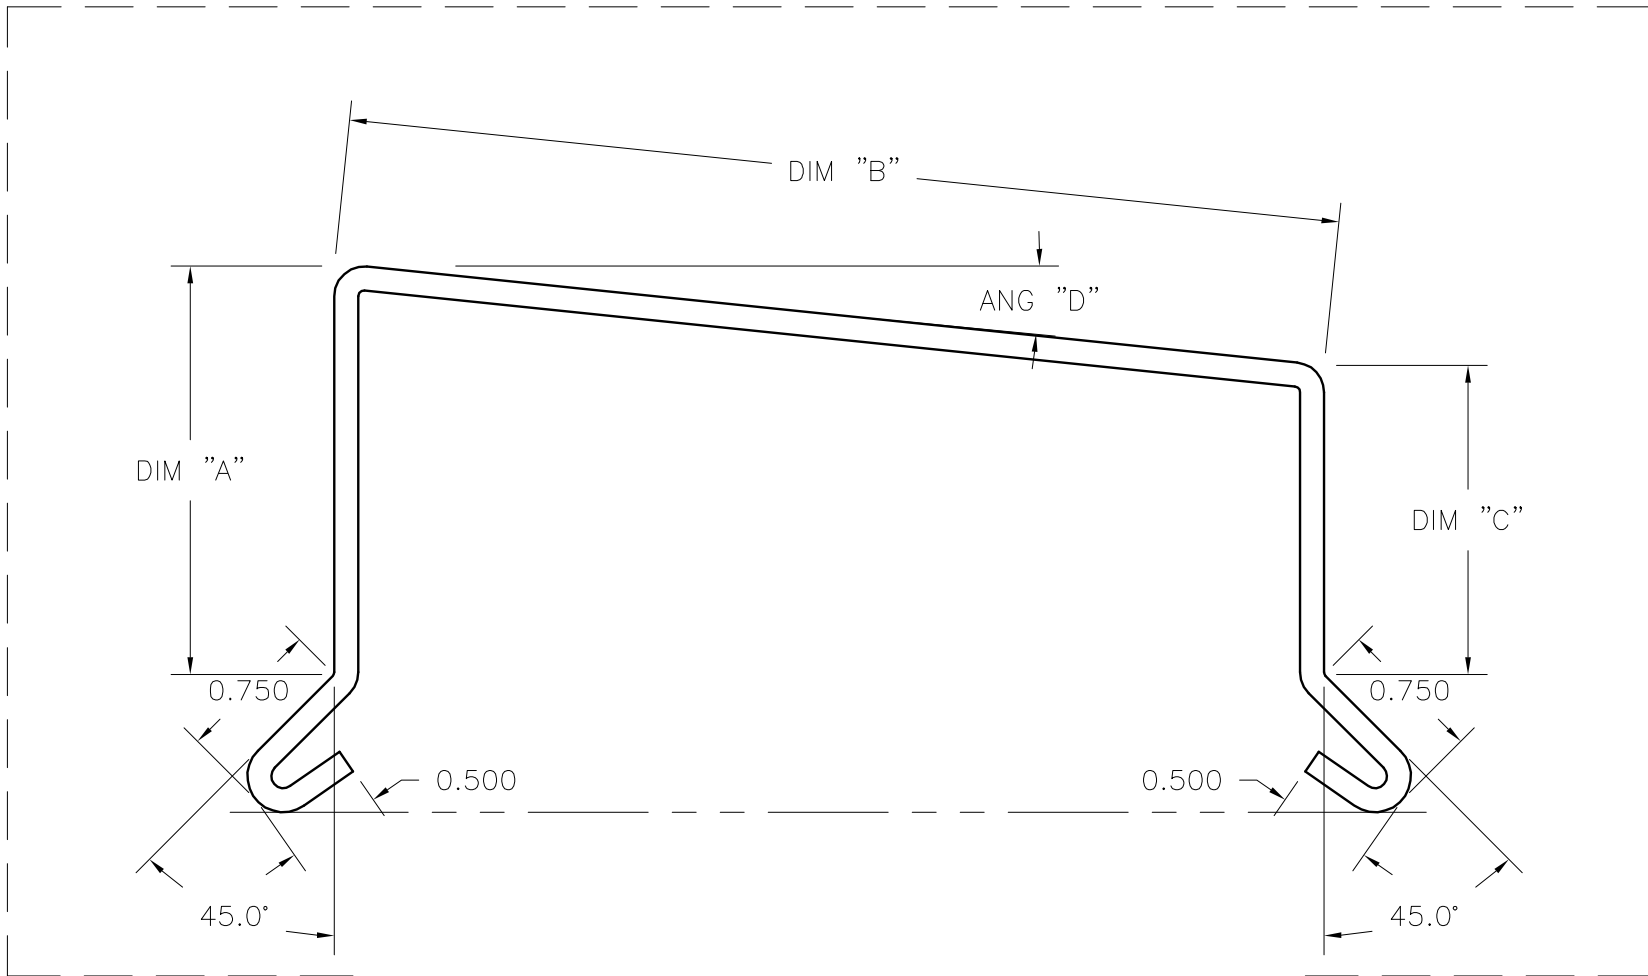

Parts List

LINE	QTY	PART ID	DIM 'A'	DIM 'B'	DIM 'C'	ANG 'D'	CUT SIZE
1	1	A					

EXPOSED

Formed Coping 02

SAF Metal Fabrication
8370 HIGHWAY 78 PHONE: (770) 942-1207
VILLA RICA, GA 30180 FAX: (877) 949-4759
www.saf.com